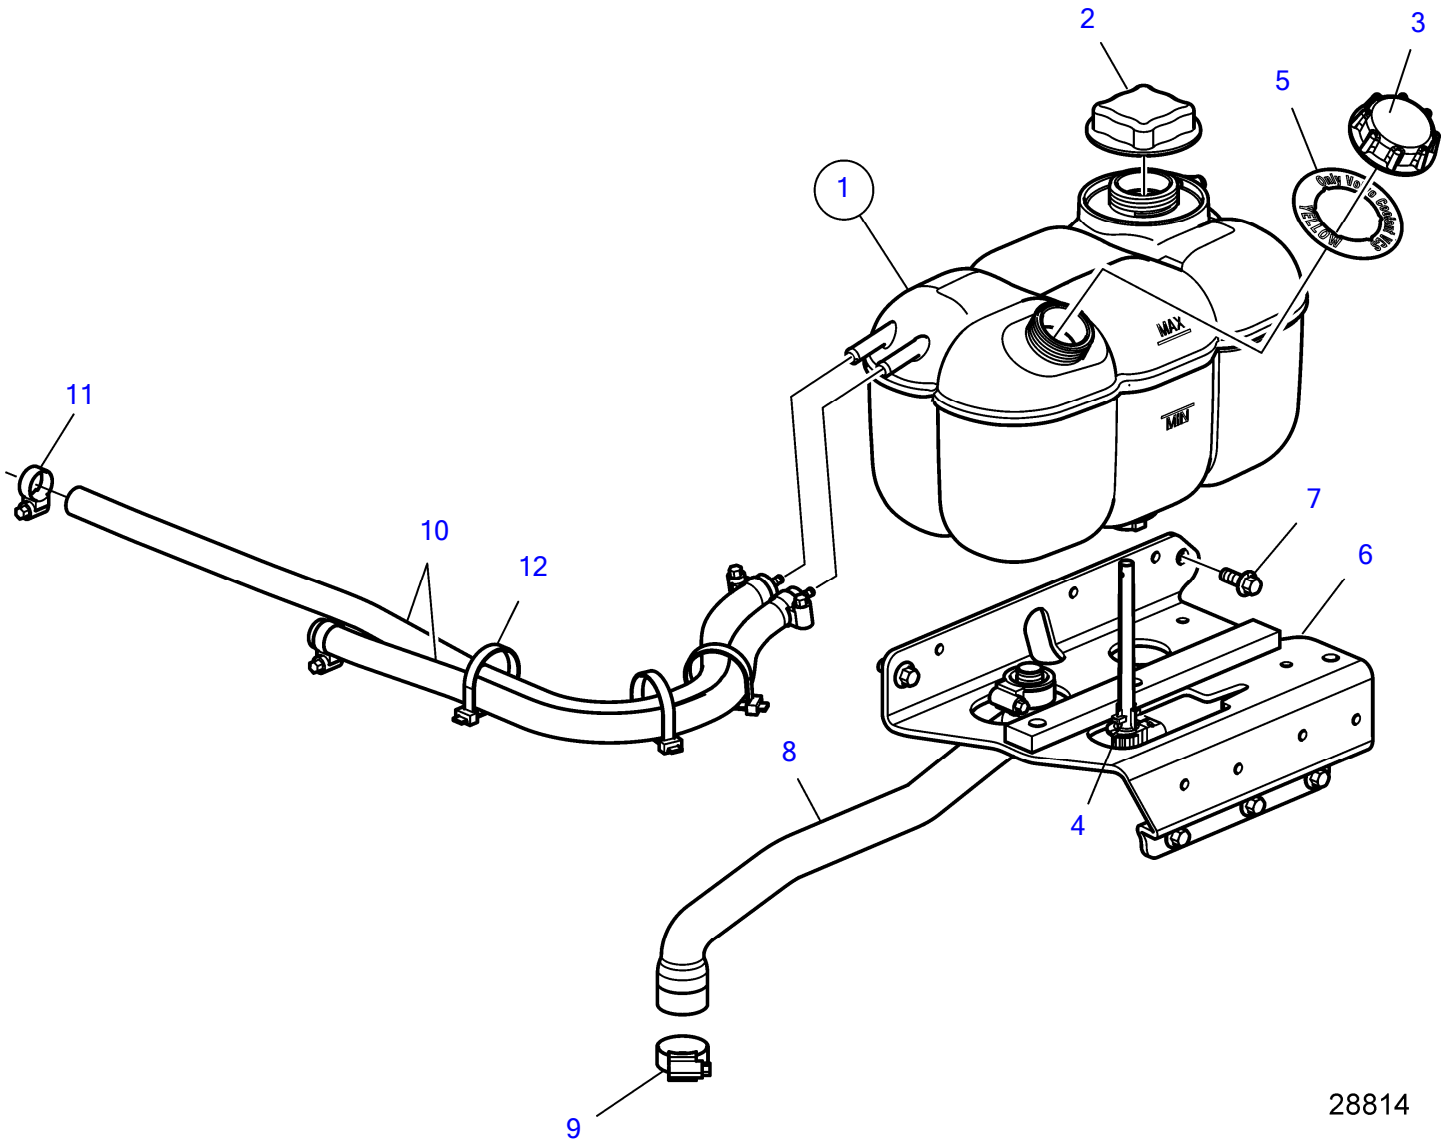

D8A1-A MP, D8A2-A MP, D8A3-A MP, D8A4-A MP

28814

D8A1-A MP, D8A2-A MP, D8A3-A MP, D8A4-A MP

REF	PART NO.	QTY	DESCRIPTION	NOTES
1	17411510	1	Expansion tank	Replaced by 22951083
	22951083	1	Expansion tank	
2	1674083	1	• Pressure cap	
3	3979593	1	• Filler cap	
4	21271982	1	• Sensor	
5	21506995	1	Label	
6	21876795	1	Bracket	Replaced by 22924855
	22924855	1	Bracket	
7	984734	2	Flange screw	
8	22289605	1	Hose	Replaced by 22998492
	22998492	1	Hose	
9	994560	2	Hose clamp	
10	990536	X	Rubber hose	
11	994556	4	Hose clamp	
12	980464	3	Cable tie	